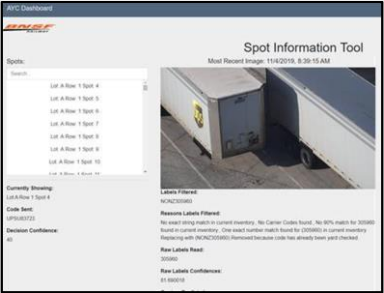

Hub automation and process improvement

Explore • Prove out • Scale

Connect w/Drivers

Seamless Gates

Inventory Mgmt.

Horizontal Automation

Lift Automation

1 API Connectivity

2 Touchless Gate

3 Automated Yard Check

4 Auto Straddle Carrier

6 Remote Crane Ops

5 Autonomous Yard Truck